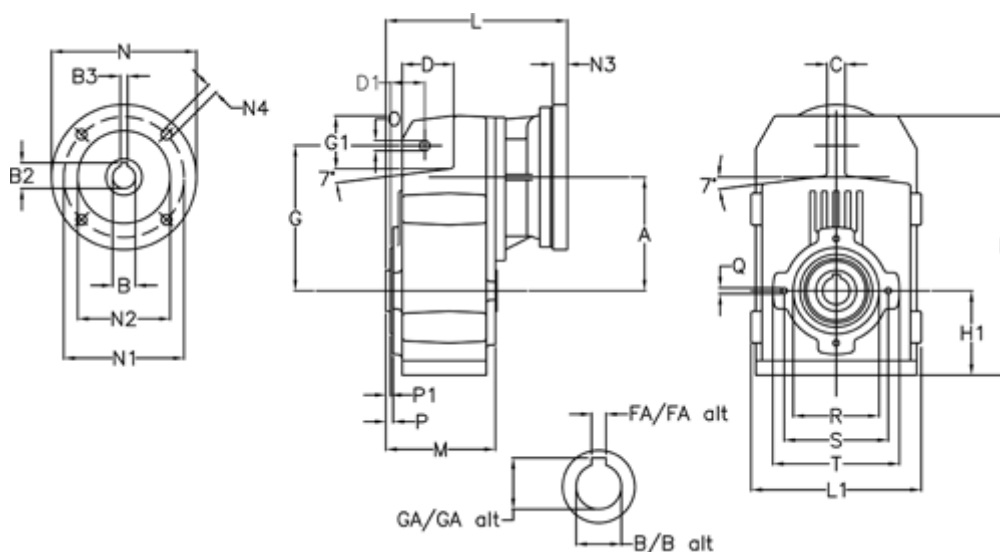

Article number: 29560316683220

Description: Shaft mounted gear
A313H35-166,8-P63B5

Measures

A = 150.50	FA = 10	M = 125.0	Q = M10x17
B = 35	G = 170	N = 140	R = 110
B1 = 11	G1 = 84.0	N1 = 115	S = 130
B2 = 12.8	GA = 38.3	N2 = 95	T = 150
B3 = 4	H = 326.0	N4 = M8x19	
C = 20	H1 = 102.0	O = 13	
D = 68.0	L = 225.5	P = 6.5	
D1 = 54.0	L1 = 210	P1 = 3.5	